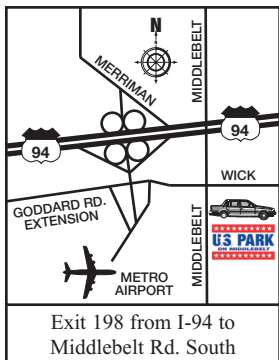

Detroit Metro Airport Parking

U.S. PARK

ON MIDDLEBELT

9601 Middlebelt Rd. • Romulus, MI 48174
www.us-park.com

Daily Rate With This Coupon is

\$8⁰⁰ per day
TAXES INCLUDED

Rate without coupon

\$11⁰⁰ per day

Hourly Rate: \$2⁵⁰ (tax included)

Avoid the hassles of airport traffic, allow us to serve you with pick up or drop off of family and friends.

Save Time – Lot close to the terminals with easy access from I-94 & I-275.

Save Money – Low daily rates, and continuous free shuttle service.

Save Worry – Open 24/7 with lighted, fenced and continuous patrolled lot.

Courtesy of

DEPARTURE TRAVEL MANAGEMENT
344 North Old Woodward, Ste. 100
Birmingham, MI 48009