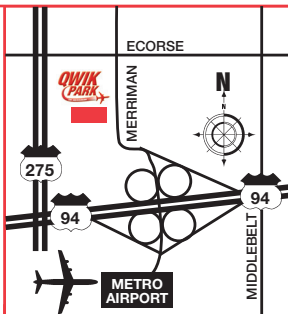

Detroit Metro Airport Parking

7782 Merriman Rd. • Romulus, MI 48174  
www.qwikpark.com

**Save Time** – Lot close to the terminals with easy access from I-94 & I-275.

**Save Money** – Low daily rates, continuous free shuttle service and luggage handling.

**Save Worry** – Open 24/7 with lighted, fenced and continuous patrolled lot.

Exit 198 from I-94  
Exit 20 from I-275

Courtesy of

DEPARTURE TRAVEL  
MANAGEMENT  
344 North Old Woodward  
Ste. 100  
Birmingham, MI 48009

Expires: December 31, 2012  
Rates Subject to Change

**1-888-844-PARK**  
(7275)